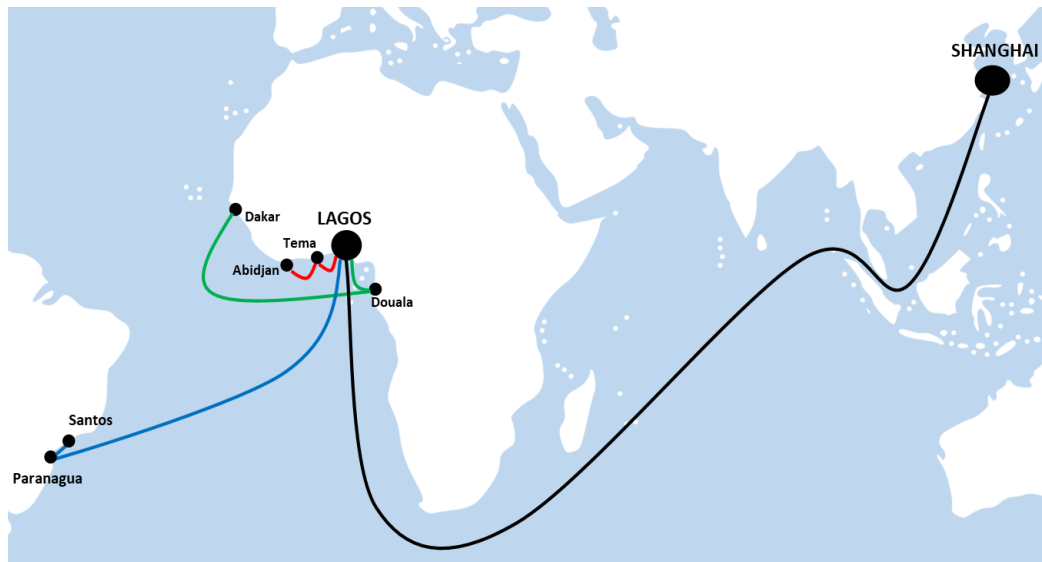

Grimaldi Deep Sea - China to West Africa / South America Container

Ningbo call added to March sailing

- Nanjing and Wuhan via Taicang now available
- Express direct service from Taicang to Lagos (PTML and M2A APAPA)
- Transhipment connections available to Tema, Abidjan, Douala, Dakar, Santos and Paranagua

Average Transit Times		
Taicang	Lagos	27 days DIRECT
	Tema	32 days
	Abidjan	34 days
	Douala	35 days
	Dakar	42 days
	Paranagua	43 days
	Santos	45 days

Next sailing: Great Cotonou 0225	ETA
Taicang	18-March
*** Ningbo ***	20-March
Lagos	15-Apr
Tema	20-Apr*
Abidjan	23-Apr*
Douala	23-Apr*
Dakar	1-May*
Paranagua	3-May*
Santos	5-May*

*estimated transhipment connections via Lagos

Bookings : containerbooking@grimaldishanghai.com